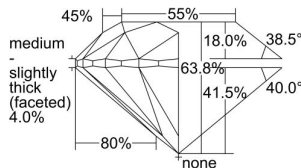

GIA®

FACSIMILE

GIA REPORT 2387552072

Verify this report at GIA.edu

GIA NATURAL DIAMOND DOSSIER®

May 03, 2021
GIA Report Number 2387552072
Shape and Cutting Style ..... Round Brilliant
Measurements ..... 4.98 - 5.00 x 3.18 mm

GRADING RESULTS

Carat Weight ..... 0.50 carat
Color Grade ..... G
Clarity Grade VVS2
Cut Grade ..... Very Good

ADDITIONAL GRADING INFORMATION

Polish ..... Excellent
Symmetry ..... Excellent
Fluorescence ..... Faint
Clarity Characteristics..Cloud, Pinpoint, Needle, Indented Natural
Inscription(s): GIA 2387552072

PROPORTIONS

Profile to actual proportions

GRADING SCALES

GIA COLOR SCALE

COLOREST	D
	E
	F
	G
	H
	I
	J
NEAR COLOREST	K
	L
FAINT	M
	N
	O
	P
VERY LIGHT	Q
	R
	S
	T
	U
	V
	W
	X
	Y
LIGHT	Z

GIA CLARITY SCALE

VERY VERY SLIGHTLY INCLUDED	FLAWLESS
	INTERNALLY FLAWLESS
VERY SLIGHTLY INCLUDED	VVS₁
	VVS₂
SLIGHTLY INCLUDED	VS₁
	VS₂
INCLUDED	SI₁
	SI₂
	I₁
	I₂
	I₃

GIA CUT SCALE

EXCELLENT
VERY GOOD
GOOD
FAIR
POOR